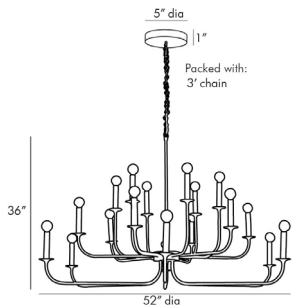

ARTERIOS

BRECK LARGE CHANDELIER

89105
H: 38 IN, Dia: 48.00 IN
Antique Brass
Contract Suitable As Is

This grand chandelier features steel arms that curve upwards, reaching from a center point at two different heights to create a double tier effect. The entire structure is finished in an antique brass tone and is constructed with a seamless design. It's a modern take on a centuries-old classic. It holds 18 exposed bulbs for maximum light. Additional chain is available (CHN-133). Shown with small frosted globe bulbs. Also available

APPEARANCE

Material	Steel
Finish	Antique Brass
Top Coat/Sealant	true

DIMENSIONS

Chandelier	H: 36 IN, Dia: 48.00 IN
Minimum Hanging Height	38 IN
Maximum Hanging Height	74 IN
Canopy	H: 1 IN, Dia: 5.00 IN

WIRING

Rating	Damp
Cord	10 FT, Clear/Silver, SVT
Socket	18, Type B--E12 Other
Photographed Bulb	Frosted Globe Bulb
Maximum Watt	40
Voltage	110-120 V

CERTIFICATIONS

Cerifications	Mexico United States, Canada
---------------	---------------------------------

COMPLIANCY

UL/ETL	Yes
RoHS	true

SHIPPING

Shipping Requirements	TruckShip
Product Weight	19 LBS
Gross Weight 1	45 LBS
Shipping Box 1	H: 15 IN, L: 58 IN, W: 42 IN

REPLACEMENT PARTS

Replacement Part 1	CHN-267
Replacement Part 2	CANOPY-257